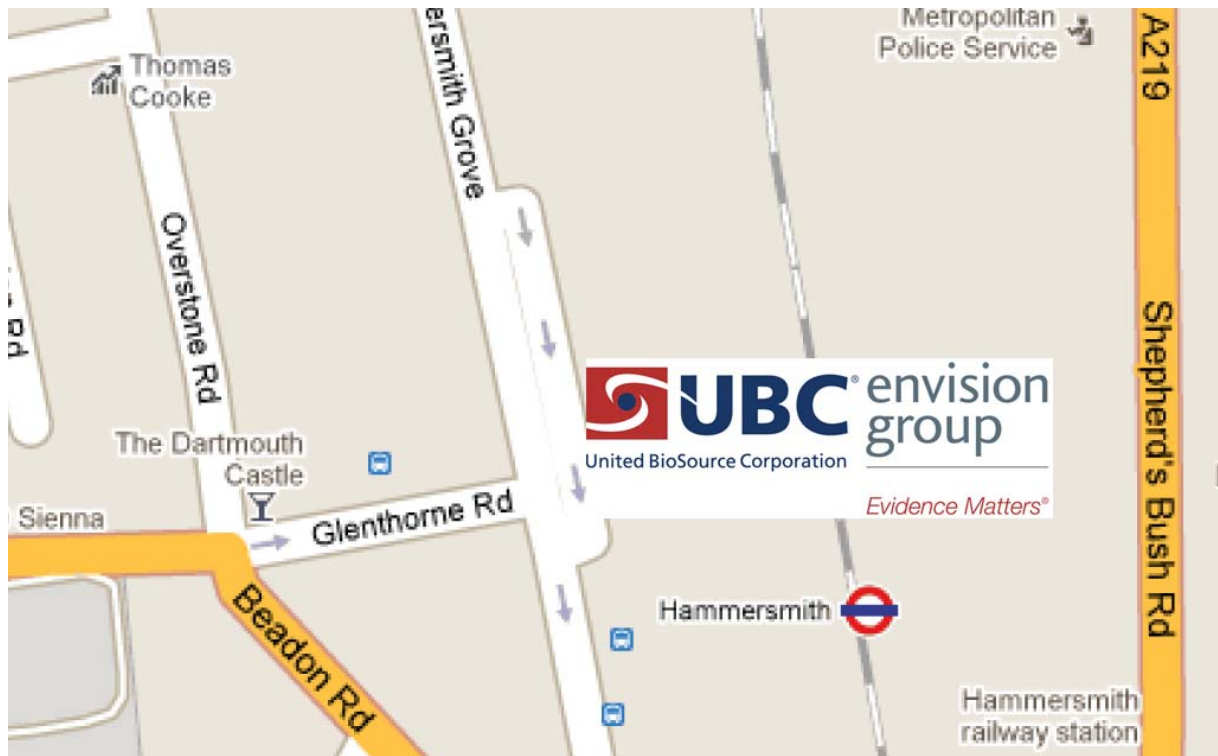

UBC- Envision Group
Ground Floor
26-28 Hammersmith Grove
London
W6 7HA
UK

Tel: +44 (0) 208 834 0025
Fax: +44 (0) 208 834 0100

From Heathrow Airport:

- Exit Heathrow Airport onto M4 - follow signs for Central London / M25
- At the roundabout, take the 3rd exit onto the M4 ramp to Central London / Hammersmith / Hayes / Heathrow
- Merge onto M4
- Continue onto Great West Road / A4
- Turn left at Rivercourt Road
- Turn right at King Street / A315
- Turn left at Studland Street / A315
- Turn right at Glenthorne Road / A315
- Turn left into Hammersmith Grove
- Take the 1st right to stay on Hammersmith Grove